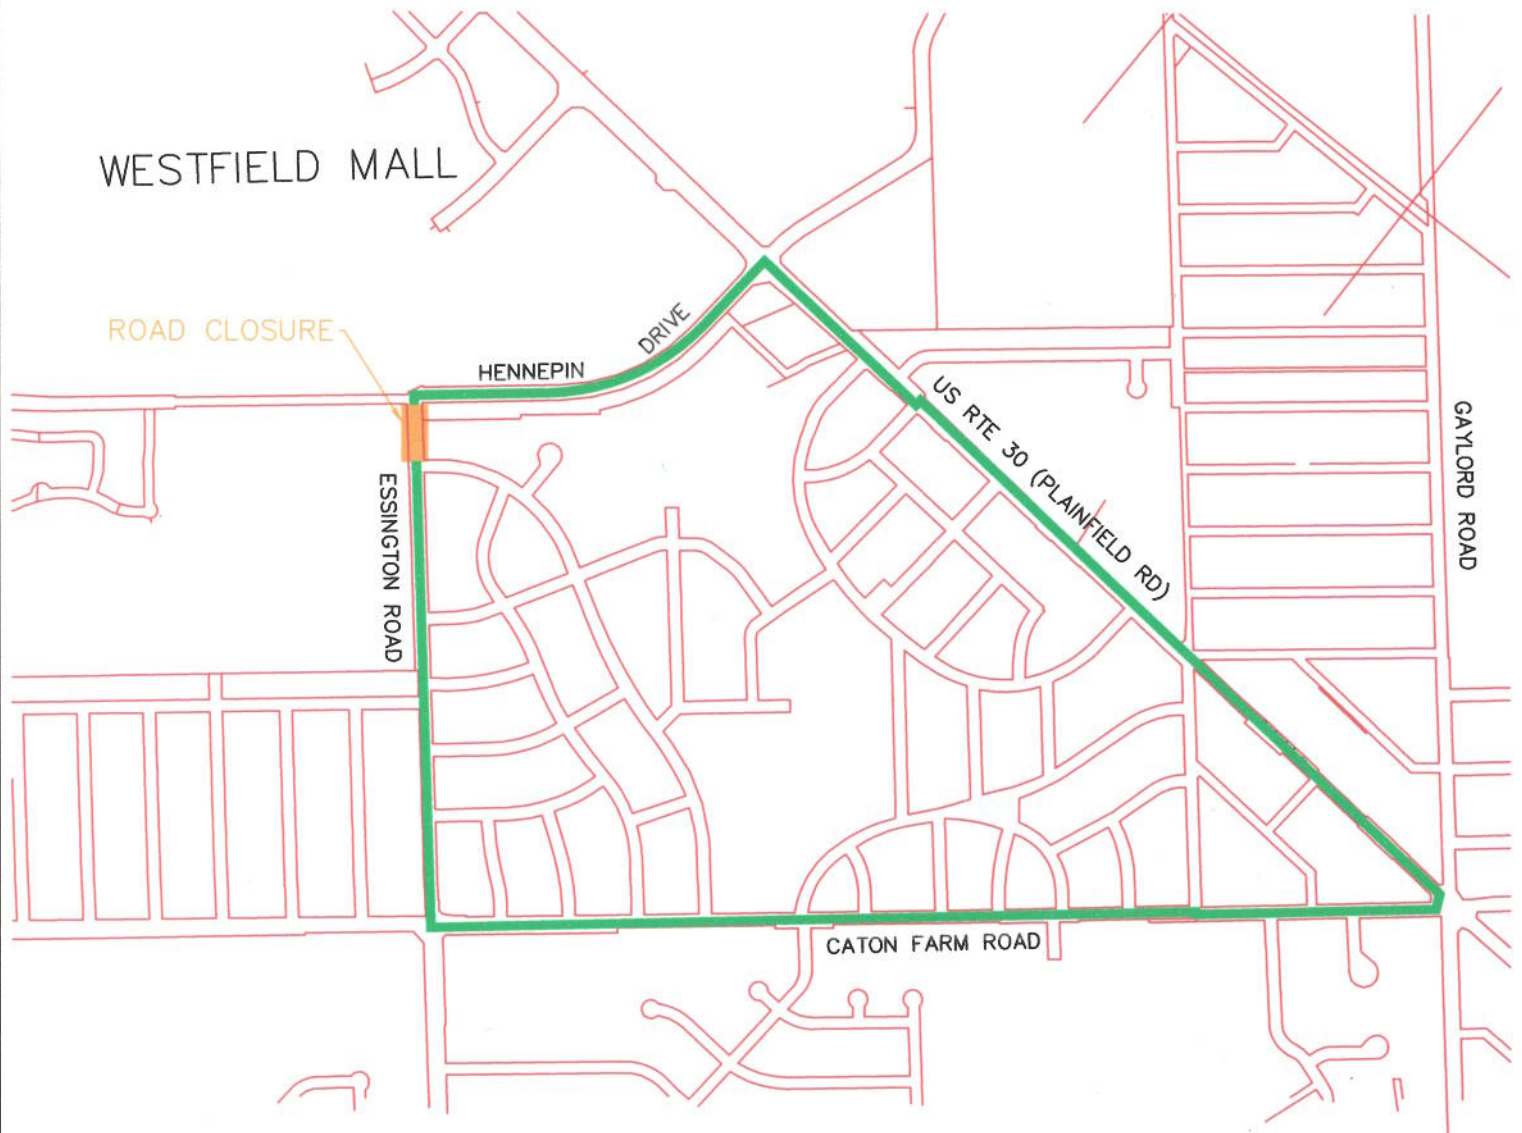

ESSINGTON ROAD DETOUR

CITY OF JOLIET

150 W. JEFFERSON STREET, JOLIET, ILLINOIS 60431
(815)-724-4200

SCALE: 1" = 1000'