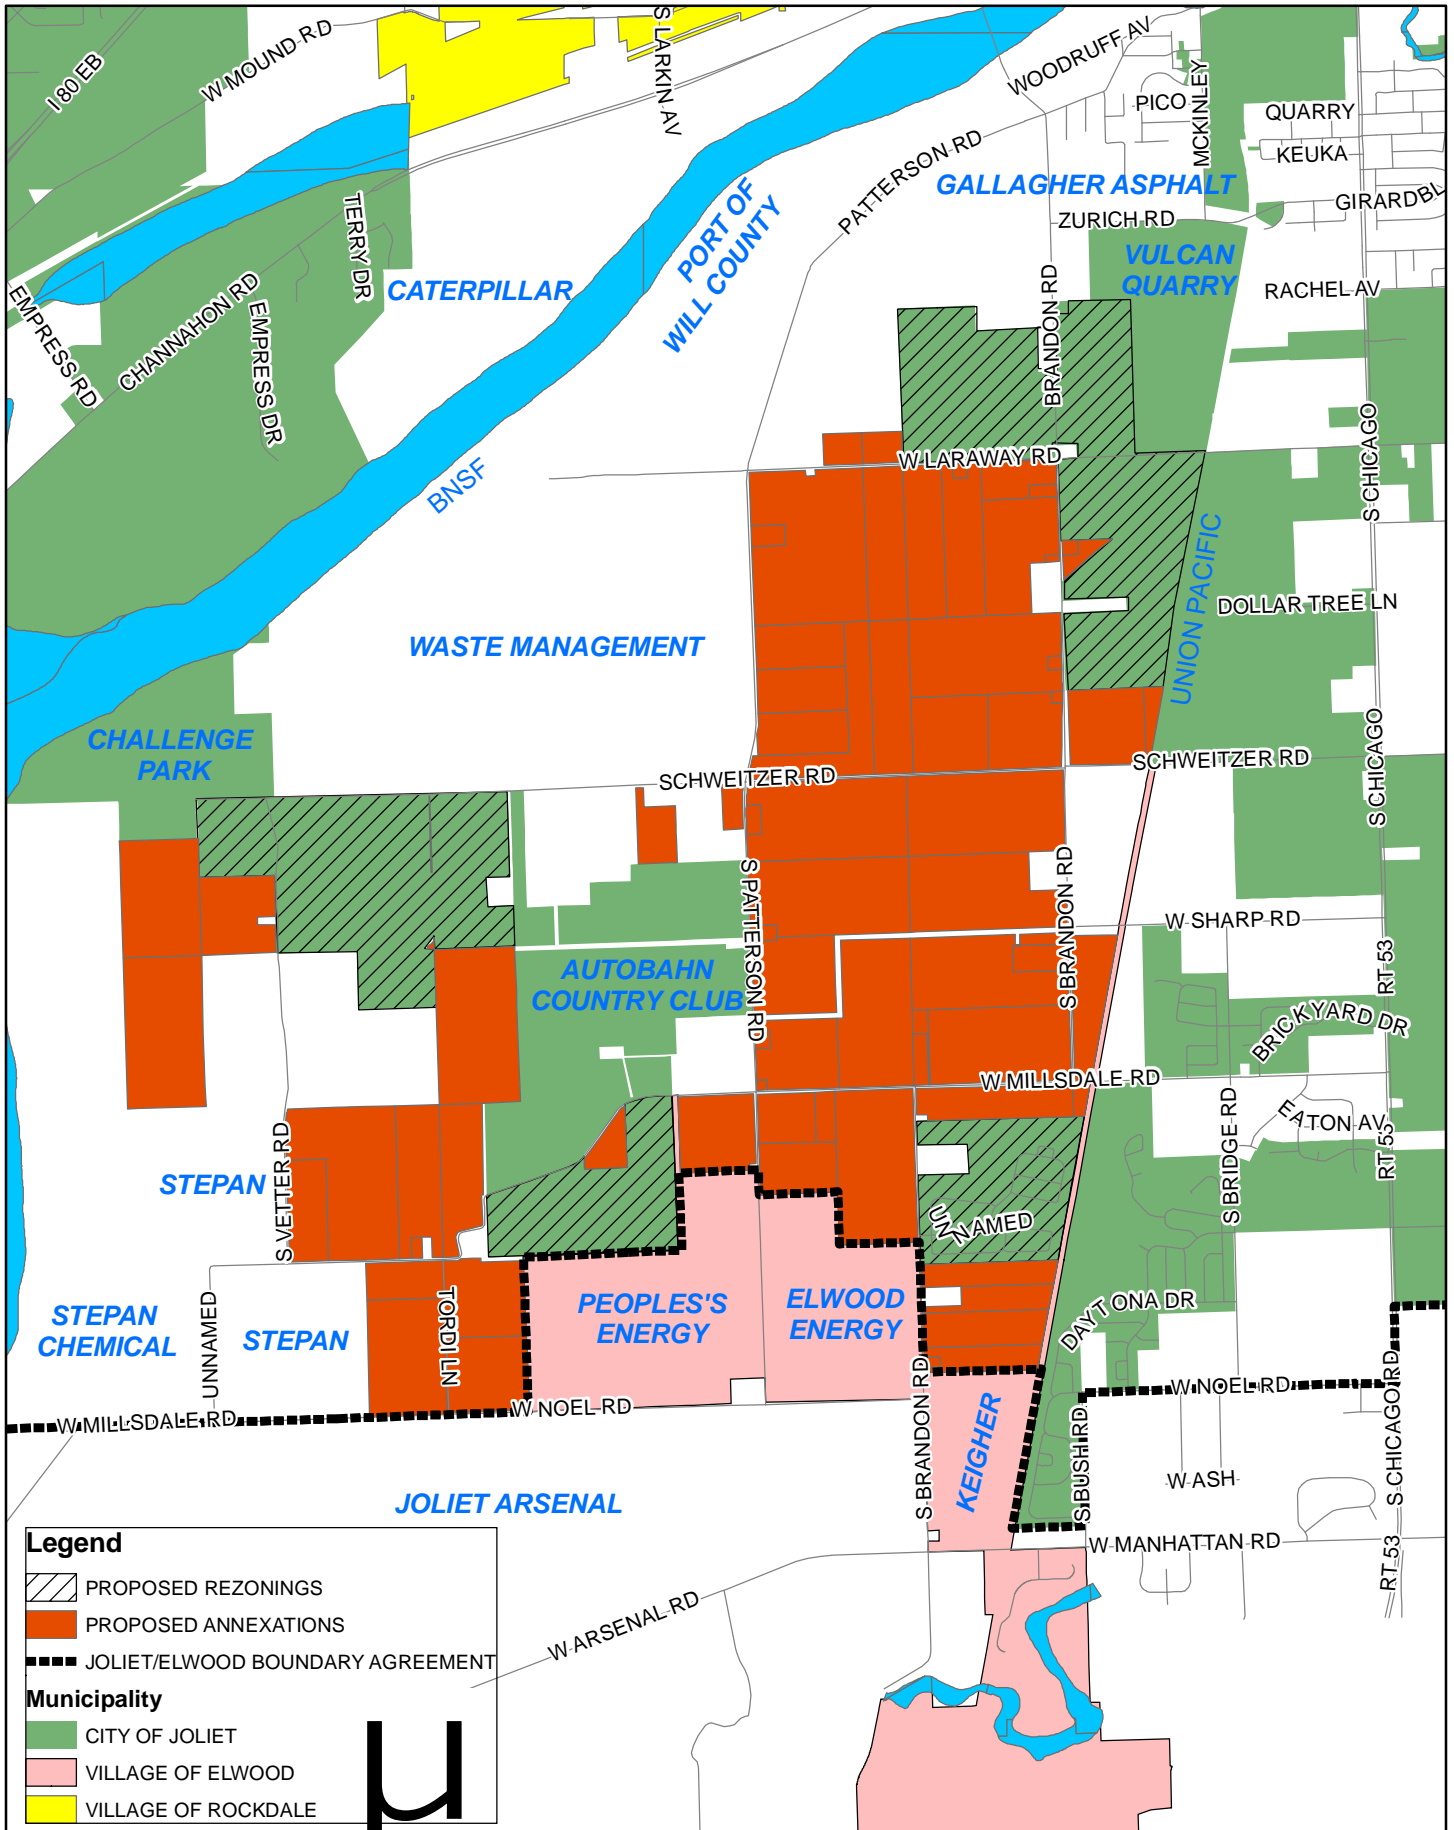

# CENTERPOINT PROJECT AREA

## Legend

-  PROPOSED REZONINGS
-  PROPOSED ANNEXATIONS
-  JOLIET/ELWOOD BOUNDARY AGREEMENT

## Municipality

-  CITY OF JOLIET
-  VILLAGE OF ELWOOD
-  VILLAGE OF ROCKDALE